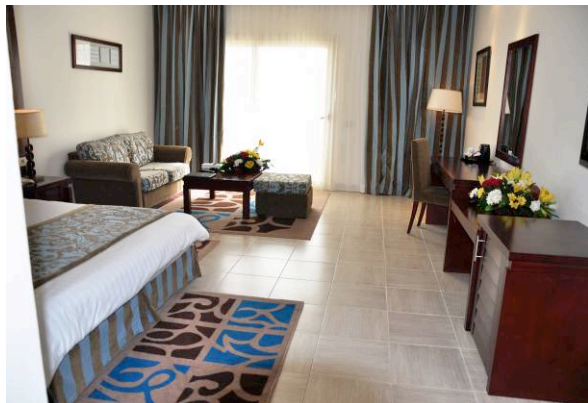

Maximum Occupancy

3 adults or 2 adults and 1 child (child age 12 or under)

Size (M²)

37 m²

Comfort Room

Number Of Rooms

290 Rooms

Balcony or Terrace
Mini Bar (stocked with charge)
32 inches LCD TV (satellite channels)
International direct dialing telephone
Hairdryer
Bathroom (with bathtub + shower cabinet)
Controlled air condition (cold/warm)
Safety deposit box
Convertible sofa into bed
Spacious sitting area

32 inches LCD TV (satellite channels)

Walk in wardrobe

International direct dialing telephone

Hairdryer

Large bathroom (bathtub & shower cabinet)

Tea and coffee making facilities

Split air condition (cold/warm)